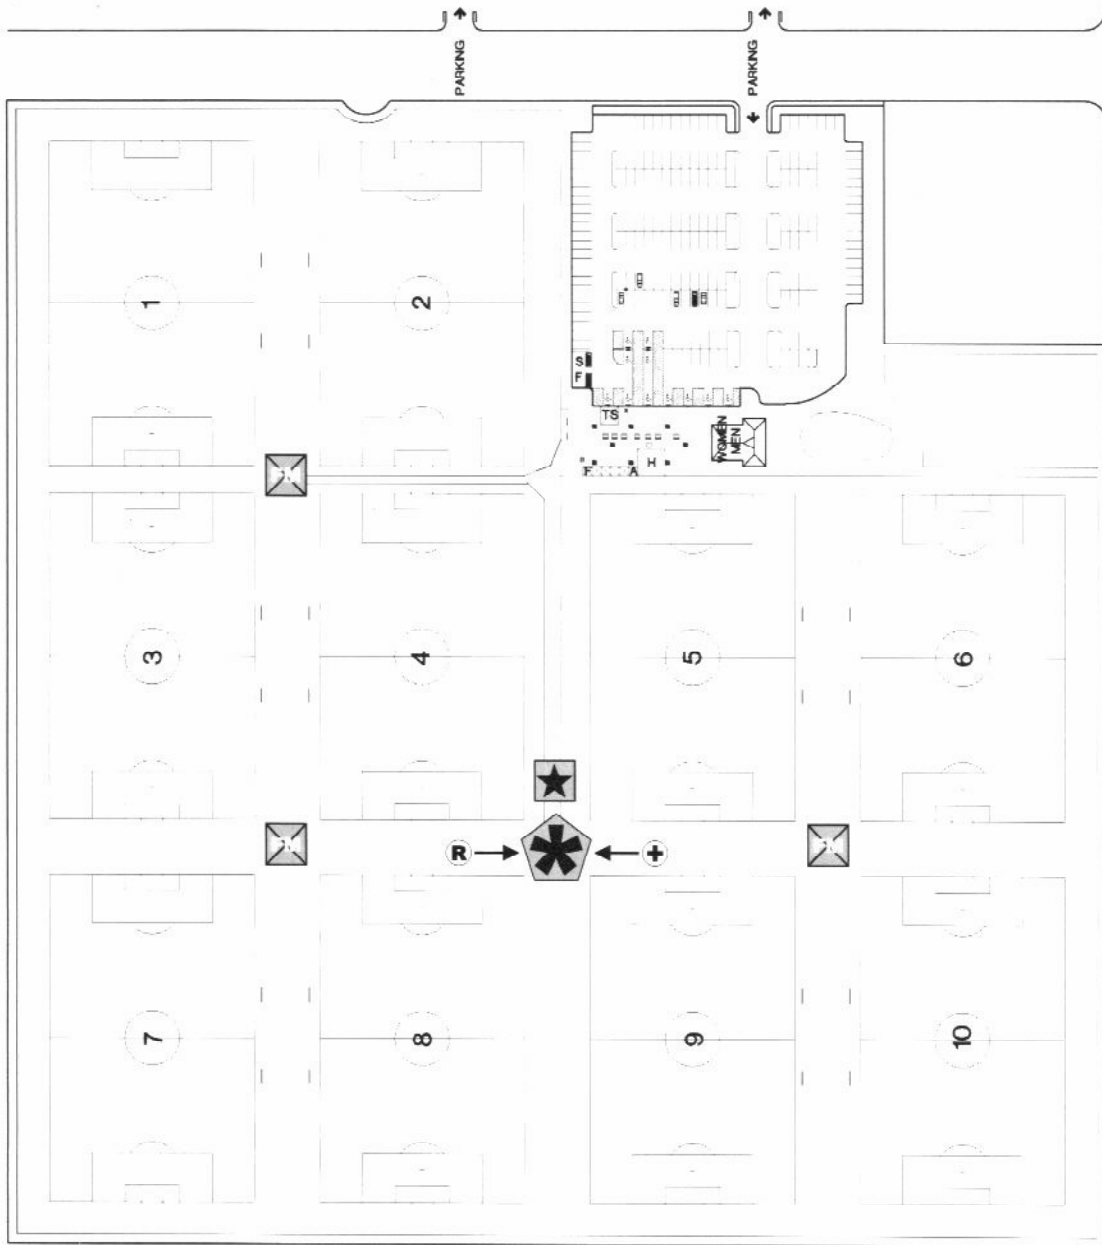

BETTYE WILSON SOCCER COMPLEX

TENAYA BLVD.

LAKE MEAD BLVD.

MAP LEGEND:

- R** - REFEREE TENT
- +** - ATHLETIC TRAINER
- *** - MAIN TENT
- X** - FIELD MARSHAL TENT
- F** - FOOD VENUE
- - HOME - NORTH EAST
- - VISITOR - SOUTH WEST