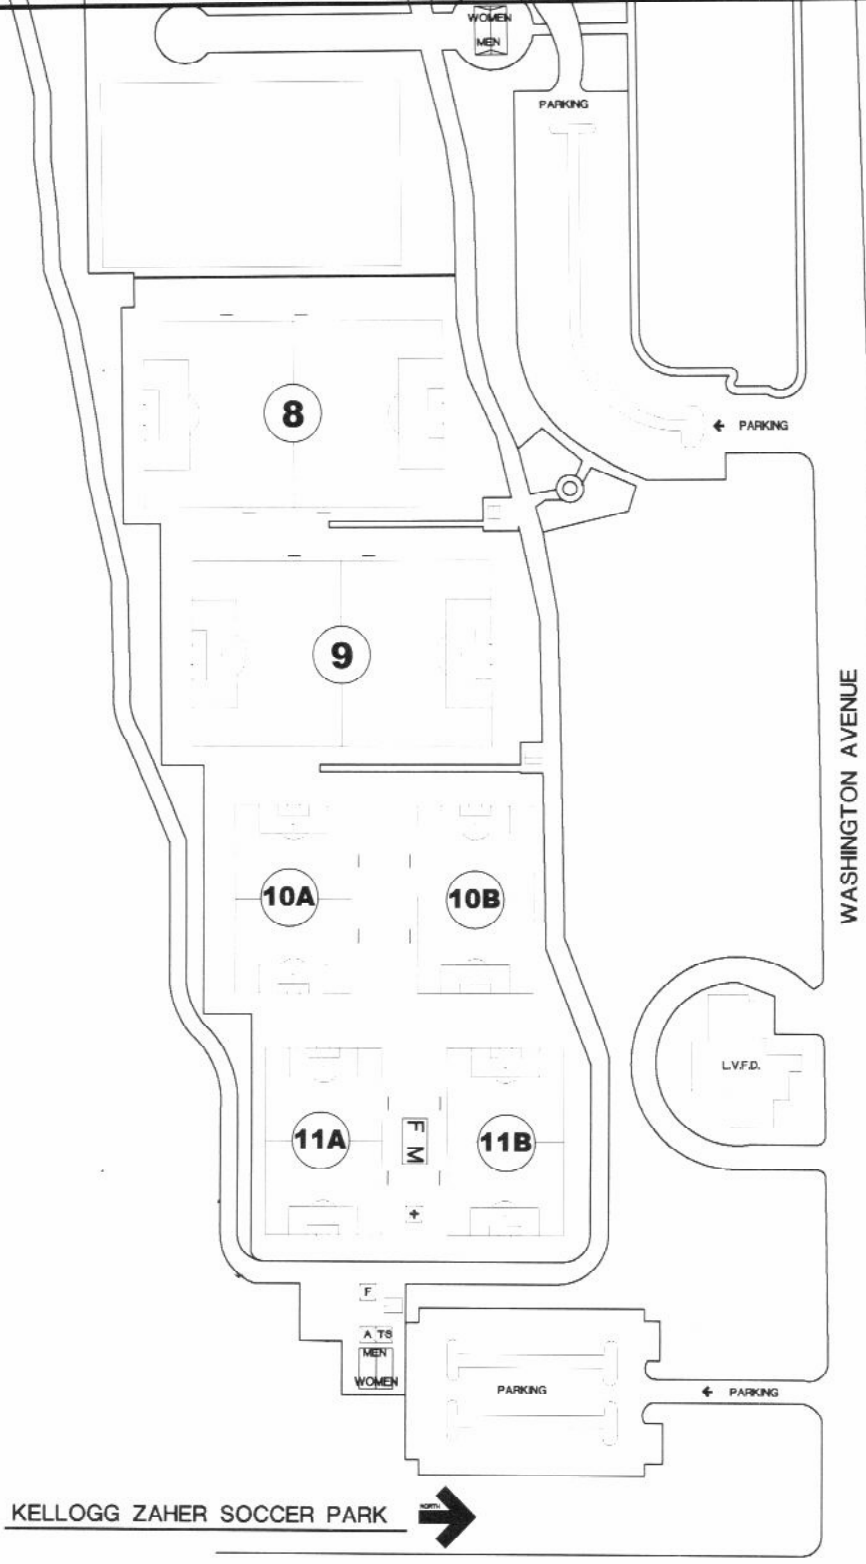

BETTYE WILSON SOCCER COMPLEX

TENAYA BLVD.

LAKE MEAD BLVD.

MAP LEGEND:

- R** - REFEREE TENT
- +** - ATHLETIC TRAINER
- *** - MAIN TENT
- X** - FIELD MARSHAL TENT
- F** - FOOD VENUE
- - HOME - NORTH EAST
- - VISITOR - SOUTH WEST

BETTYE WILSON SOCCER COMPLEX

KELLOGG ZAHER SOCCER COMPLEX

KELLOGG ZAHER SOCCER PARK

BUFFALO DRIVE